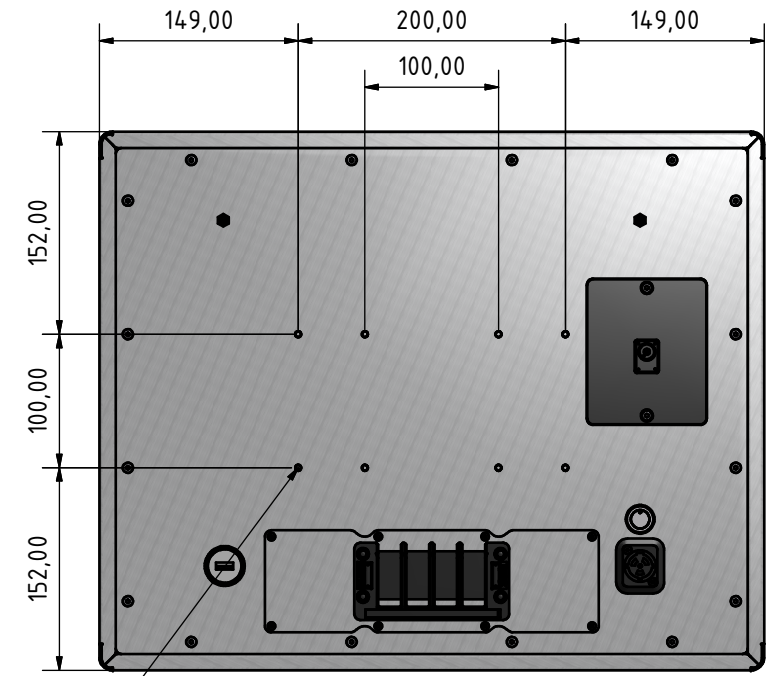

Dimensions - HIPEC-PRO-VA 3840/17x0 (P) 19"

VESA200x100 - M4
VESA100x100 - M4