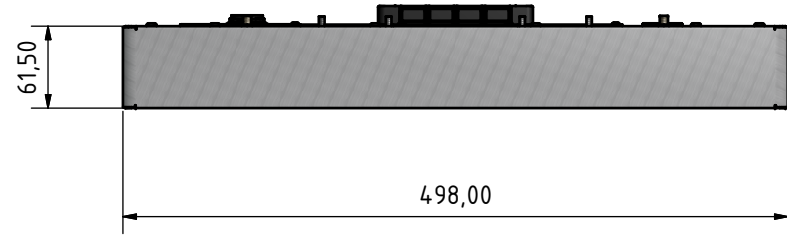

Dimensions - HIPEC-PRO-VA 3840/17x0 (P) 19"

VESA200x100 - M4
VESA100x100 - M4