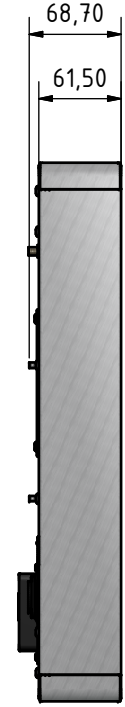

Dimensions - HIPEC-PRO-VA 3840/17x0 (P) 19"

VESA200x100 - M4
VESA100x100 - M4