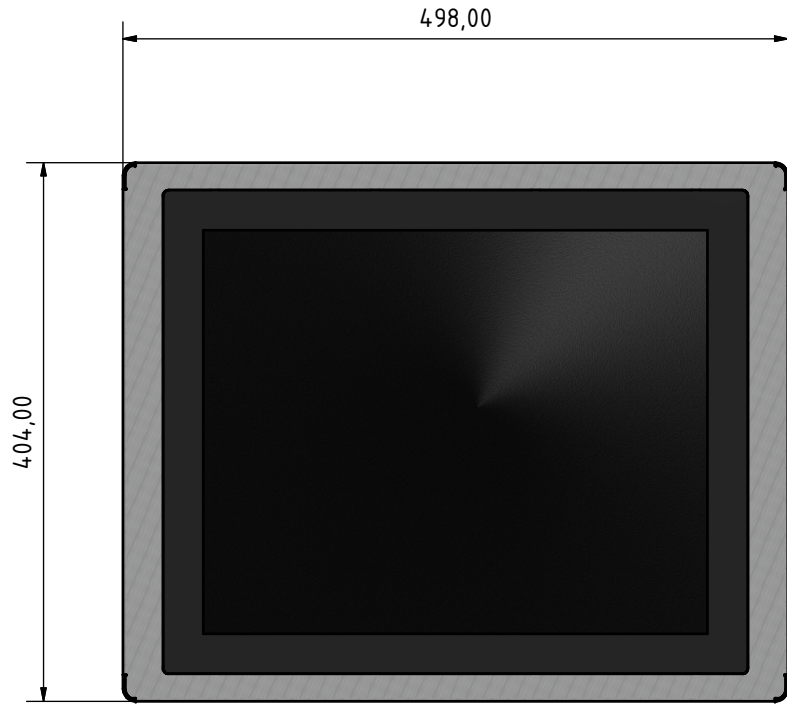

Dimensions - HIPEC-PRO-VA 3840/17x0 (P) 19"

VESA200x100 - M4
VESA100x100 - M4