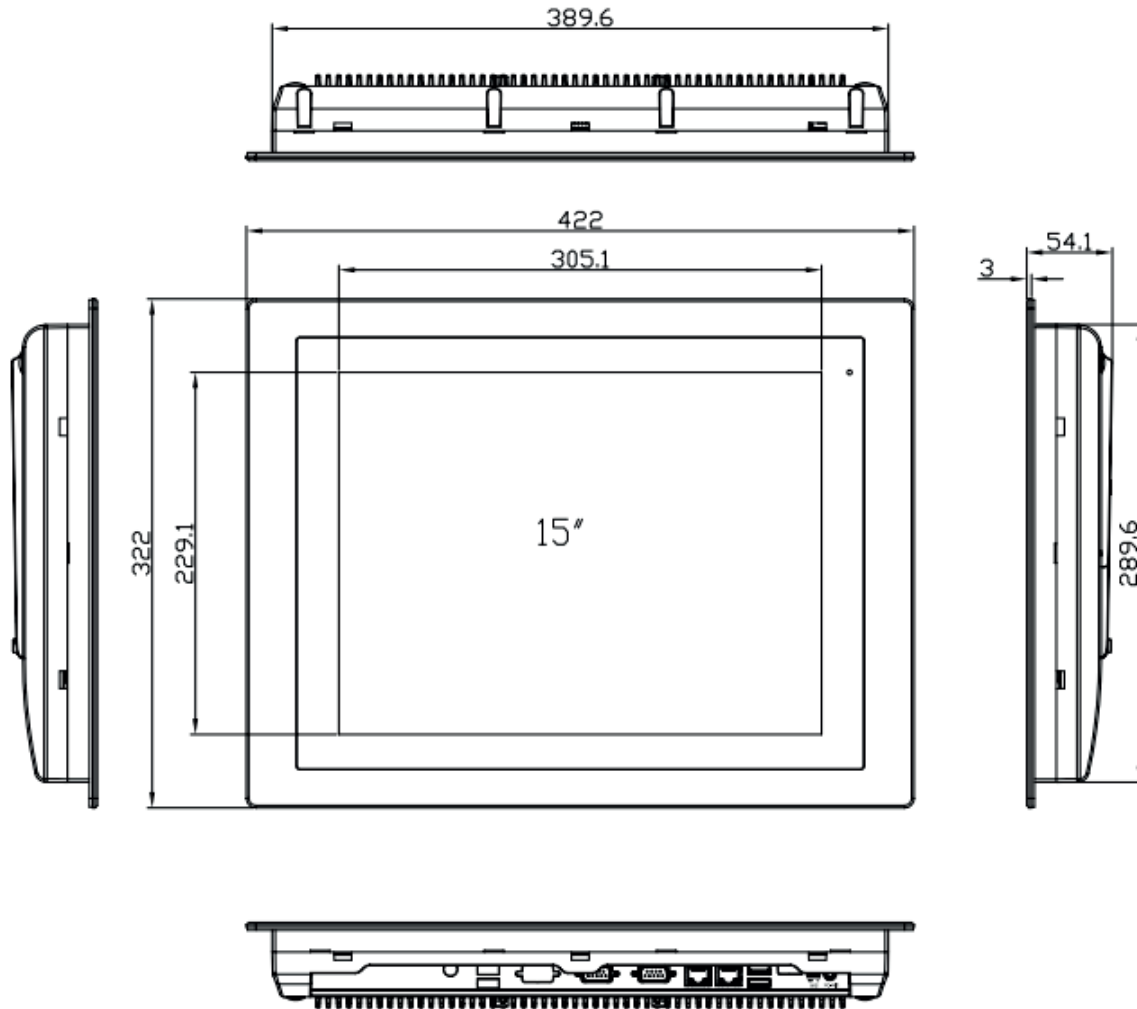

hematec SMART-HMI-VA-17X0 15 (P) Dimensions

Unit: mm
Tolerance: +/- 0.5
Rev: 1.0
Date: March/22th 2021

UNIT: mm
Tolerance: ±0.5