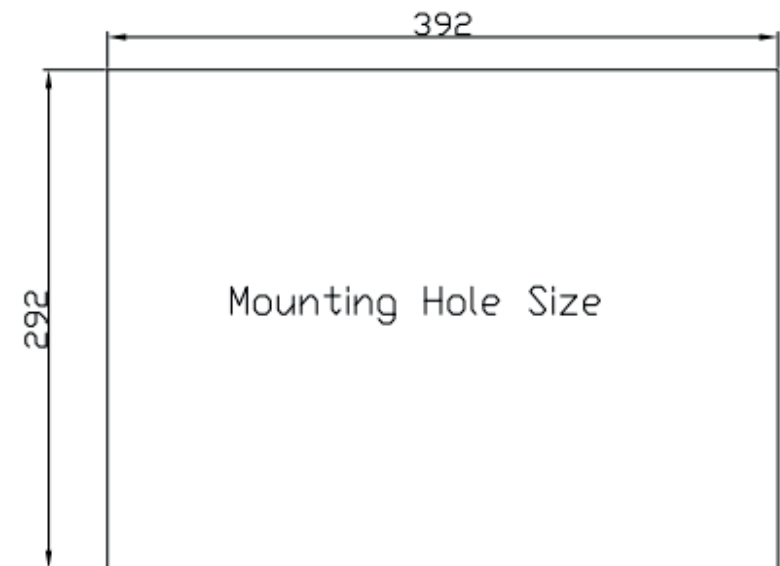

hematec SMART-HMI-VA-17X0 15 (P) Dimensions

Unit: mm
Tolerance: +/- 0.5
Rev: 1.0
Date: March/22th 2021

UNIT: mm
Tolerance: ±0.5