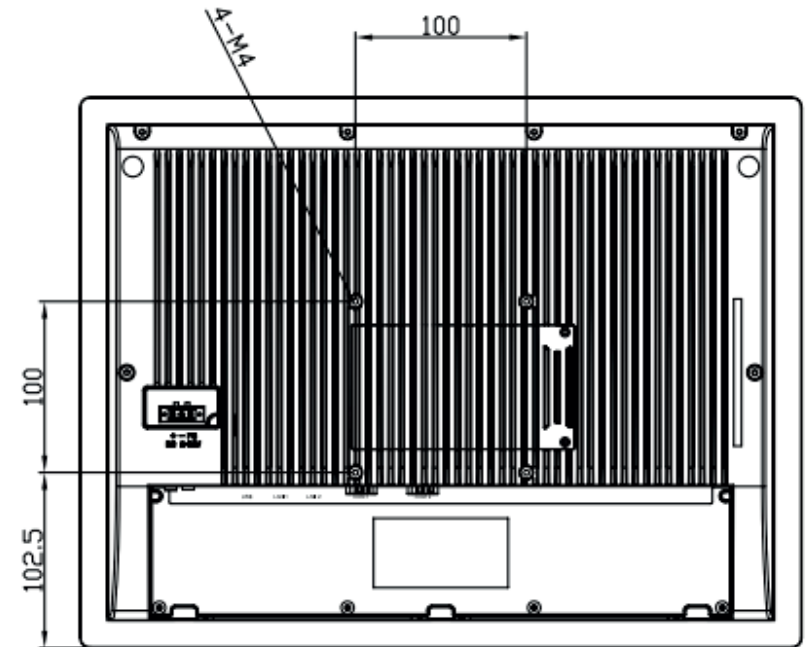

hematec SMART-HMI-VA-17X0 15 (P) Dimensions

Unit: mm
Tolerance: +/- 0.5
Rev: 1.0
Date: March/22th 2021

UNIT: mm
Tolerance: ±0.5