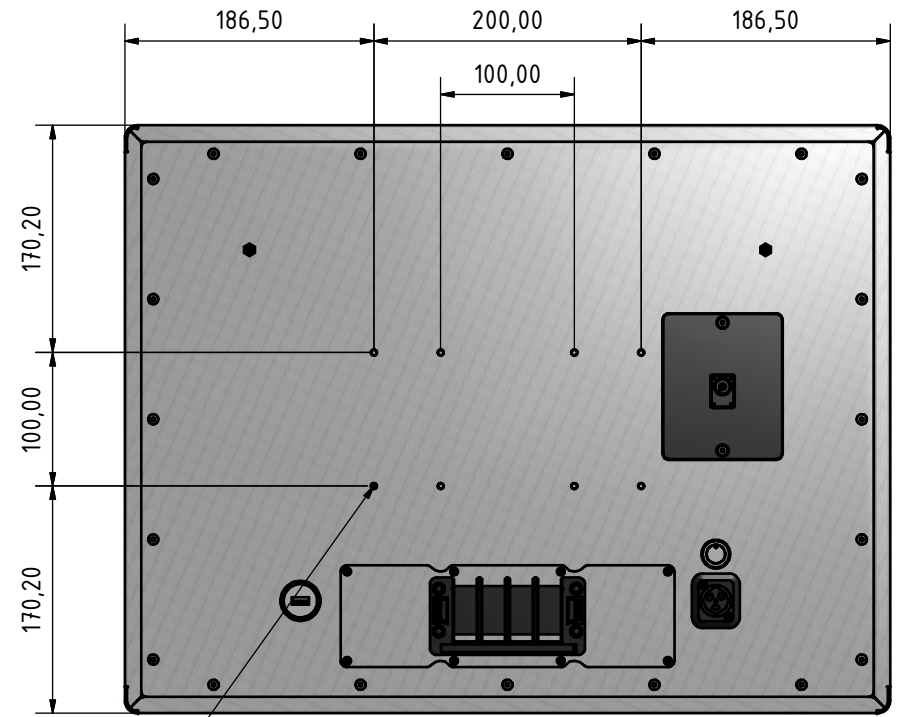

Dimensions - HIPEC-PRO-VA-R 3840/17x0 (P) 21,5"

VESA200x100 - M4
VESA100x100 - M4