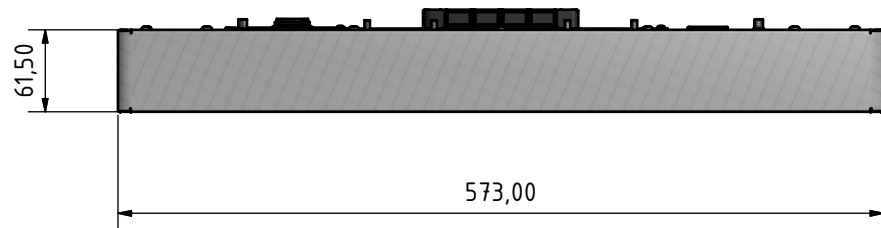

Dimensions - HIPEC-PRO-VA-R 3840/17x0 (P) 21,5"

VESA200x100 - M4
VESA100x100 - M4