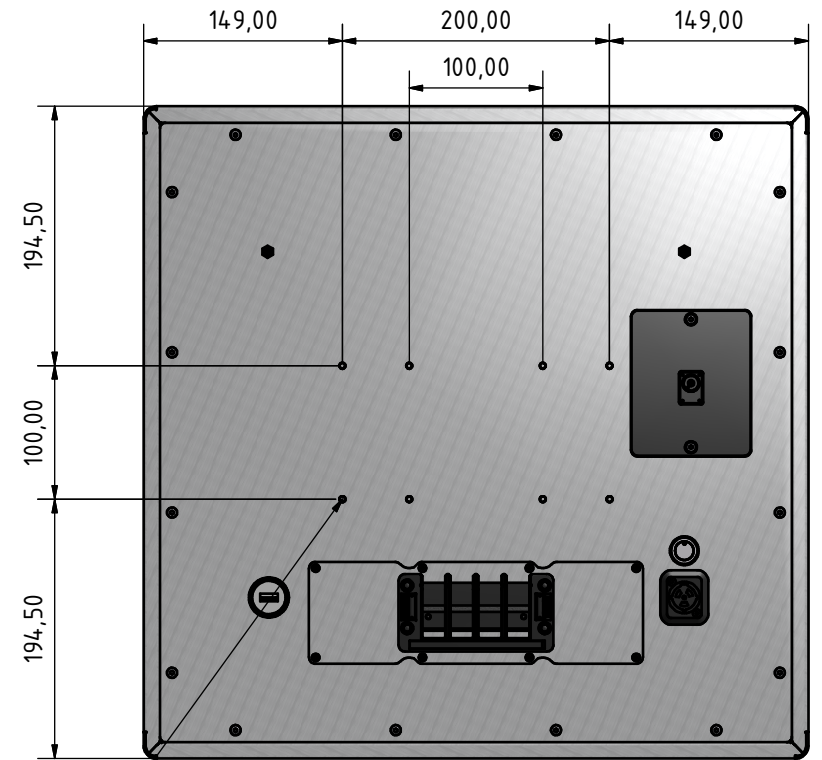

Dimensions - HIPEC-PRO-VA-R 3840/17x0 (P) 19"

VESA200x100 - M4
VESA100x100 - M4