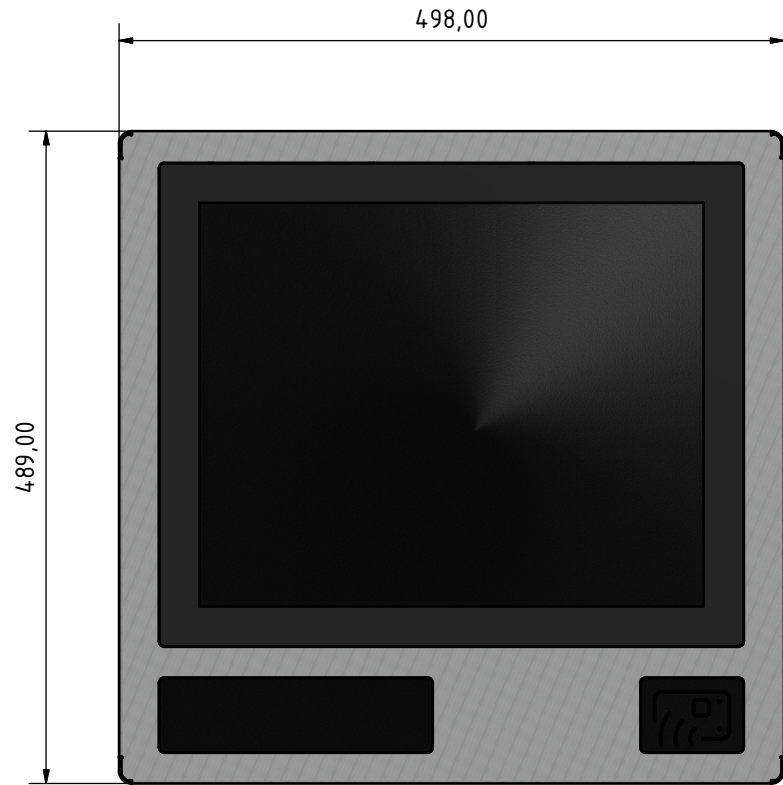

Dimensions - HIPEC-PRO-VA-R 3840/17x0 (P) 19"

VESA200x100 - M4
VESA100x100 - M4