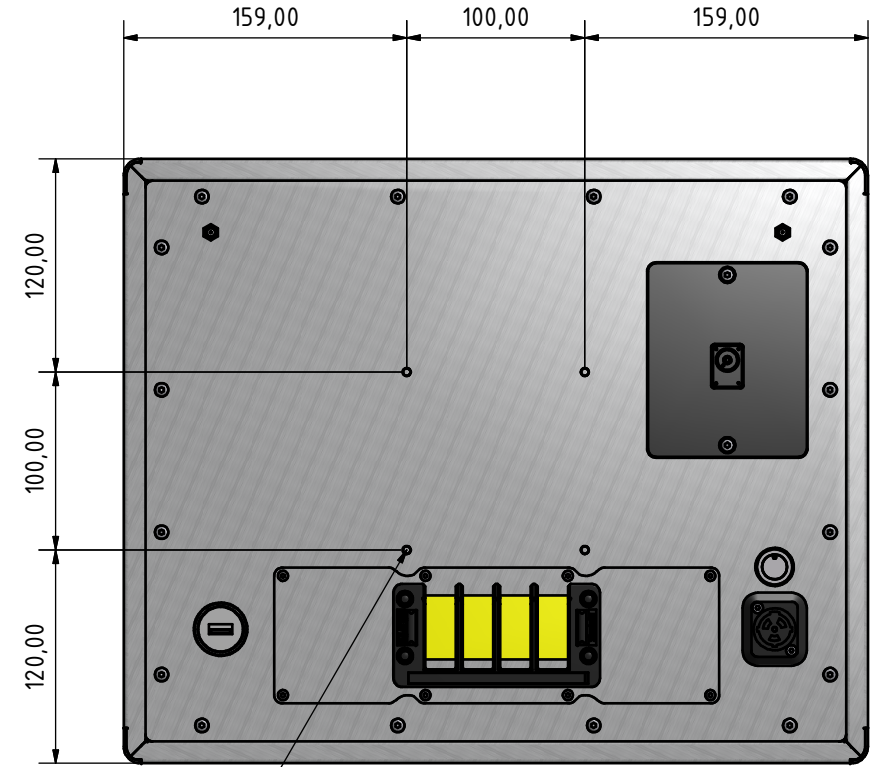

# Dimensions - HIPEC-PRO-VA-R 3840/17x0 (P) 15,6"

VESA100x100 - M4