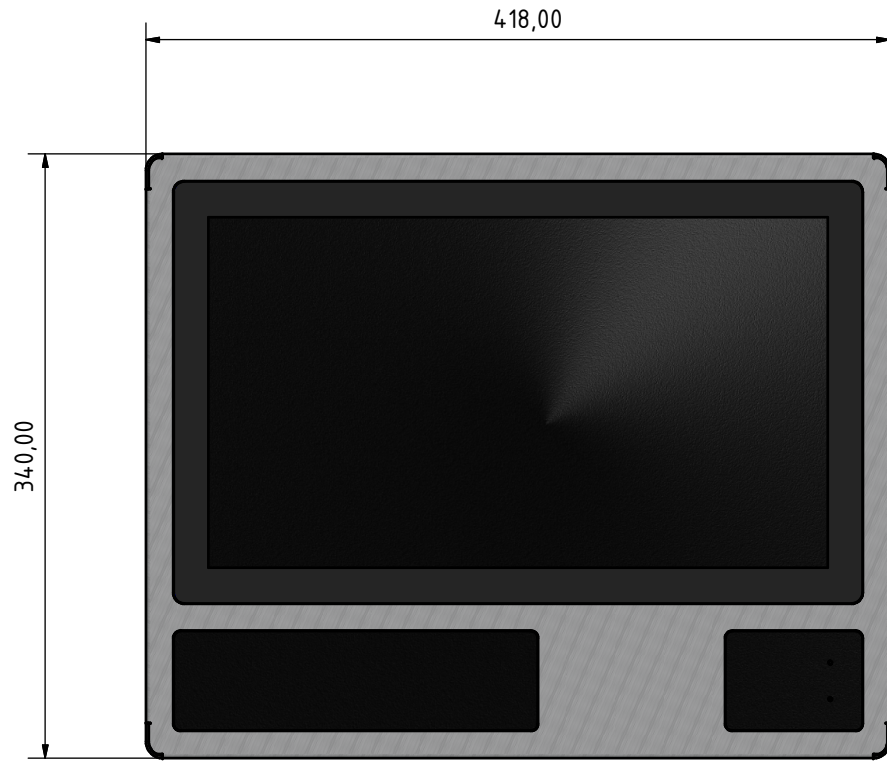

# Dimensions - HIPEC-PRO-VA-R 3840/17x0 (P) 15,6"

VESA100x100 - M4