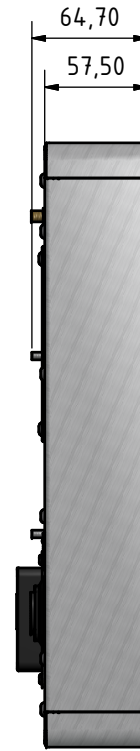

# Dimensions - HIPEC-PRO-VA-R 3840/17x0 (P) 15,6"

VESA100x100 - M4