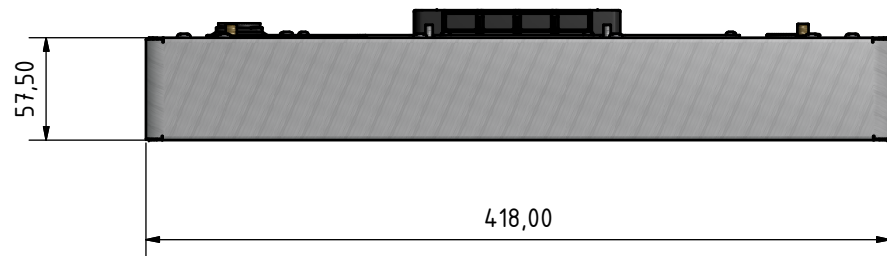

# Dimensions - HIPEC-PRO-VA-R 3840/17x0 (P) 15,6"

VESA100x100 - M4