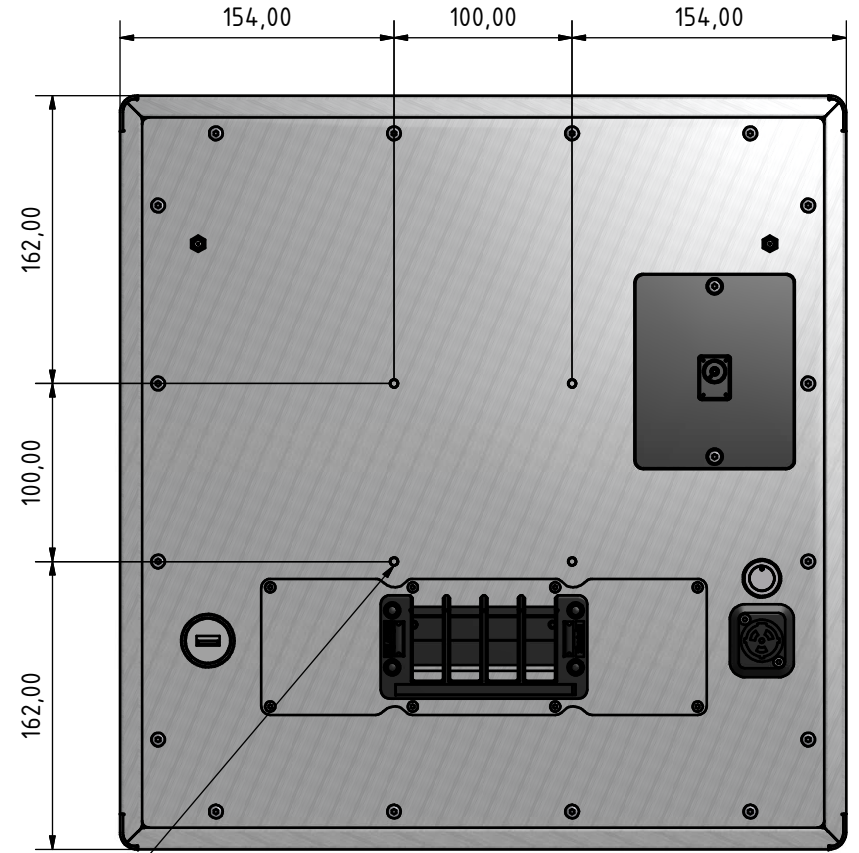

Dimensions - HIPEC-PRO-VA-R 3840/17x0 (P) 15"

VESA100x100 - M4