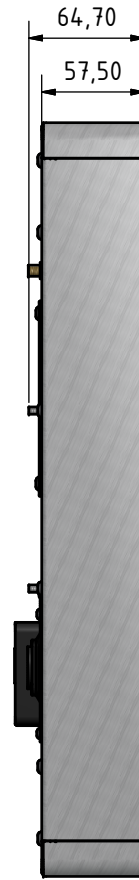

Dimensions - HIPEC-PRO-VA-R 3840/17x0 (P) 15"

VESA100x100 - M4