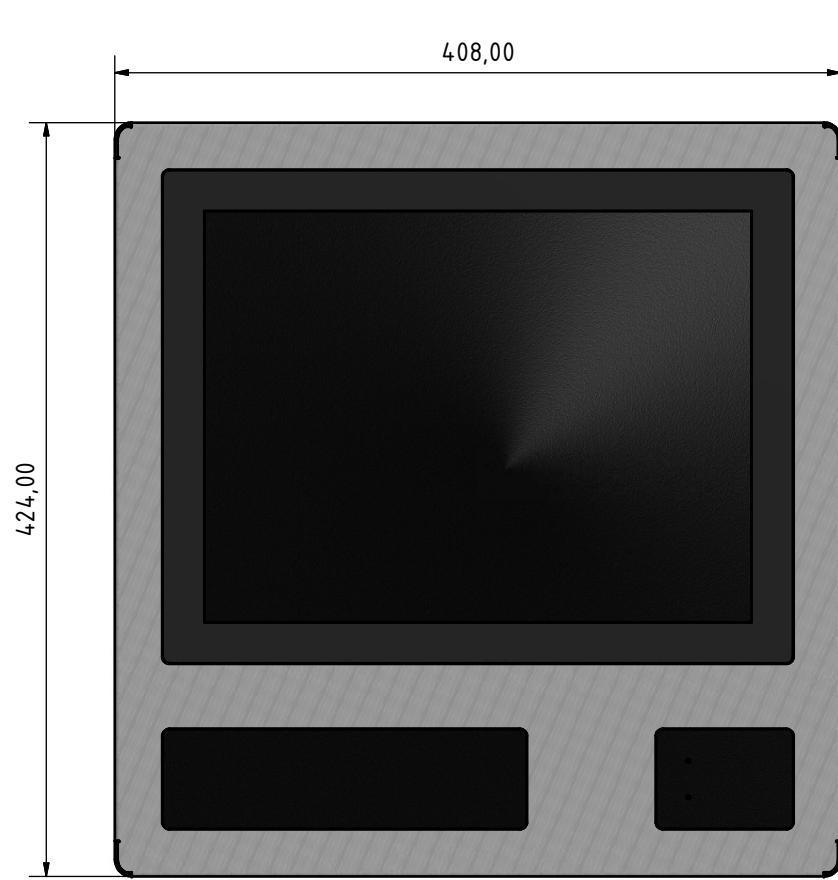

Dimensions - HIPEC-PRO-VA-R 3840/17x0 (P) 15"

VESA100x100 - M4