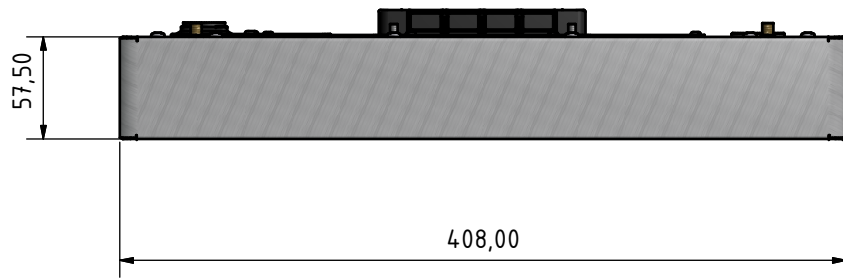

Dimensions - HIPEC-PRO-VA-R 3840/17x0 (P) 15"

VESA100x100 - M4