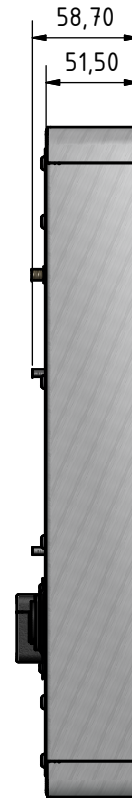

# Dimensions - HIPEC-PRO-VA-R 3840/17x0 (P) 12"

VESA100x100 - M4