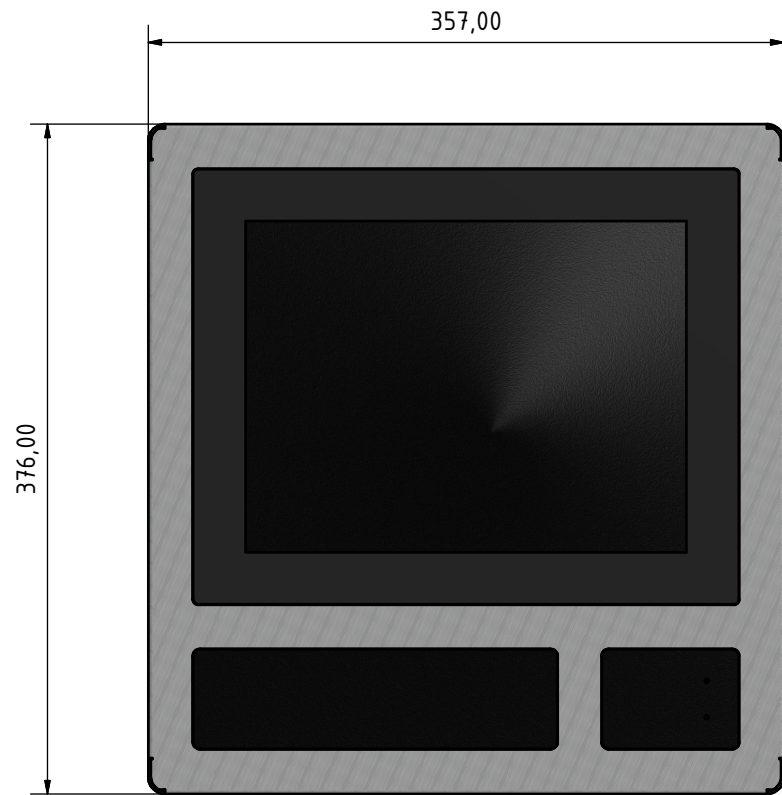

# Dimensions - HIPEC-PRO-VA-R 3840/17x0 (P) 12"

VESA100x100 - M4