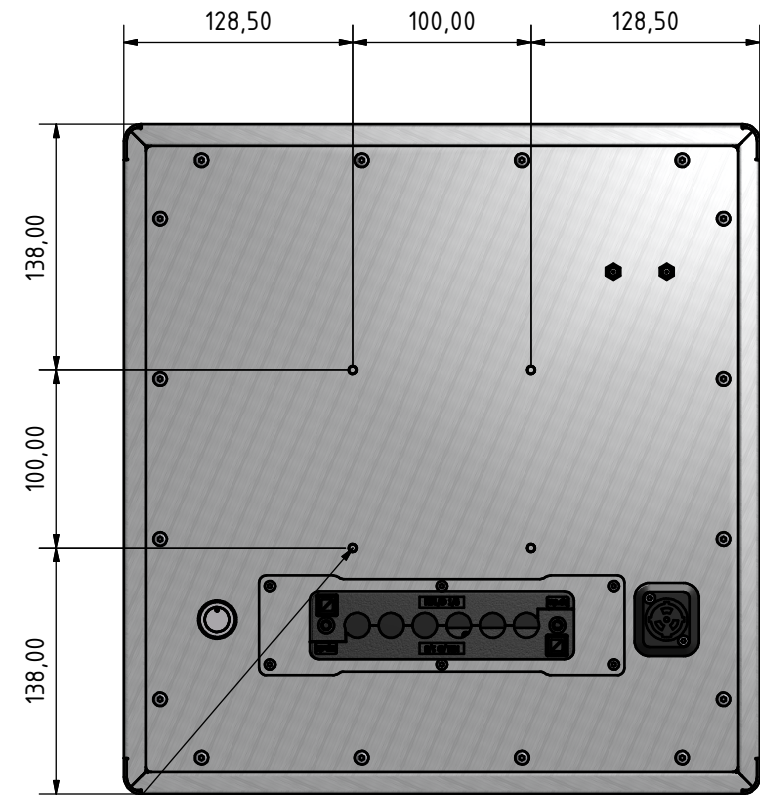

# Dimensions - HIPEC-PRO-VA-R 3840/17x0 (P) 12"

VESA100x100 - M4