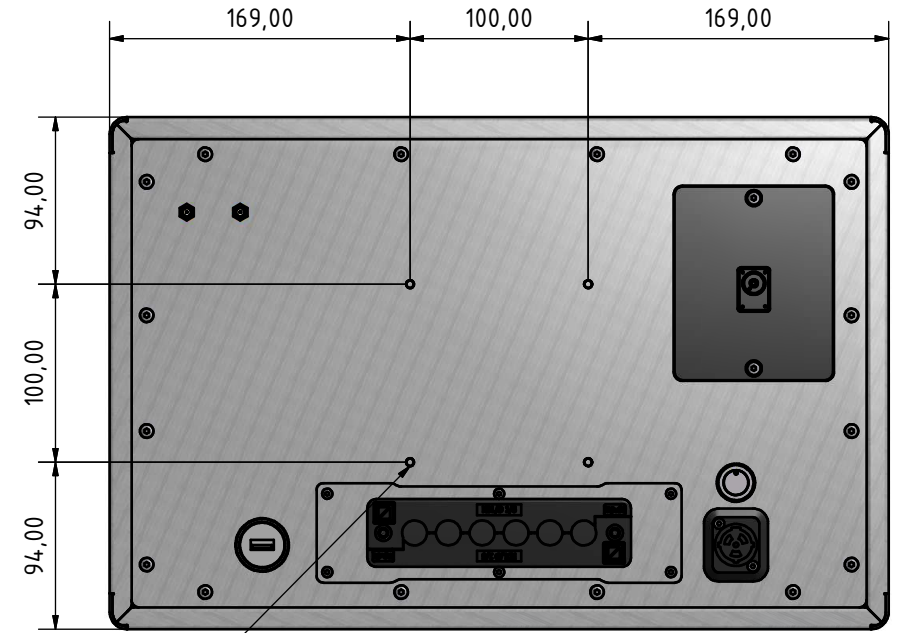

Dimensions - HIPEC-PRO-VA 3840/17x0 (P) 15,6"

VESA100x100 - M4