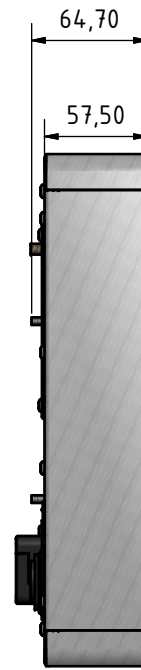

Dimensions - HIPEC-PRO-VA 3840/17x0 (P) 15,6"

VESA100x100 - M4