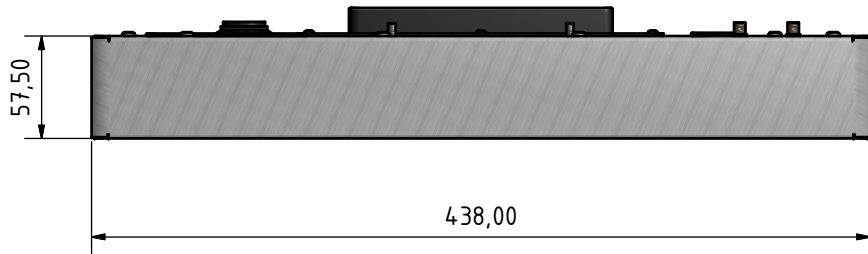

Dimensions - HIPEC-PRO-VA 3840/17x0 (P) 15,6"

VESA100x100 - M4